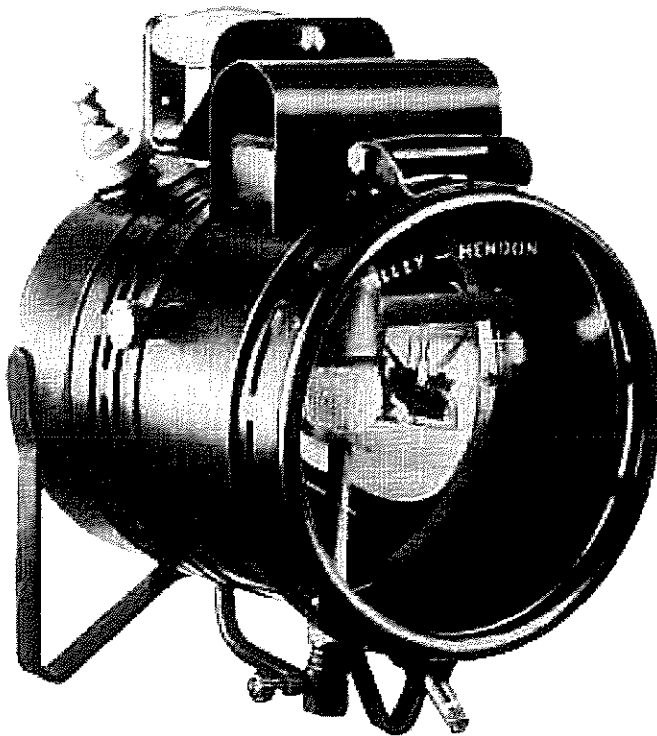

Model AL21 INSPECTION LAMP

BURNS ORDINARY PARAFFIN (KEROSENE)

Page 31

2,000 Mean Reflected

CANDLE POWER

- Beautifully compact.
- Completely stormproof.
- Built-in pump, easily removed for servicing.
- Chromium plated reflector.
- Armour plate glass.
- Absolutely independent of cables or generating sets.
- Excellent black enamel finish.

SPECIFICATION

Breadth 9 ins. x Height 11½ ins. x Width 9 ins.

Weight (without Oil) 8½ lbs.

Weight (with Oil) 9½ lbs.

Diameter of Reflector 7 ins.

Oil Capacity 1¼ pints

(Sufficient for 10 burning hours.)

EXPORT PACKING