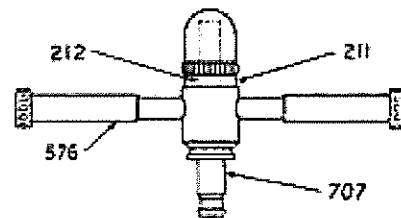

BURNER 577

Mixing Tube (only)	211
Injector Tube (only)	212
Silencer (only)	576
Spigot (only)	707
Burner (only) less Silencers	582