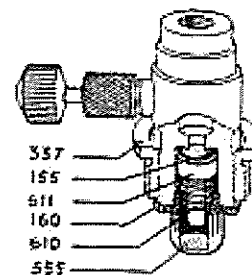

MODEL AL21 INSPECTION LAMP SPARE PARTS

VAPOURISER 606

Cleaning Wire... ..	607
Washer... ..	153

PUMP 239

Clamp Washer	154
Pump Valve c/w Washer and Spring	611
Valve Washer (only)	155
Valve Guide (only)	612
Valve Spring (only)	610
Pump Plunger complete (only) ...	238
Plunger Guide (only)	55
Plunger Spring (only)	64
Leather (only)	120
Hexagon Nut (only)	121
Brass Washer for above	122

COCK 2563

Cock Washer	160
Locating Bush... ..	337
Valve c/w Washer and Spring	611
Washer (only)	155
Spring (only)	610
Gauze Filter (only)	555
Gland Nut Washer (only)	234

BURNER 577

Mixing Tube (only)	211
Injector Tube (only)	212
Silencer (only)	576
Spigot (only)	707
Burner (only) less Silencers	582

ACCESSORIES

(not illustrated)

*Mantle... ..	190
Methylated Spirit Torch	151
Methylated Spirit Bottle and Lid ...	158
Funnel	129
Set of Washers	498
Burner Cleaning Brush	180
Hinge Rod c/w Nuts for Fixing Door	758
Retaining Ring for Glass	603
Armour Plate Glass	604
Door c/w Retaining Ring and Screws less Glass	580

Chromium Plated Reflector	605
Screw and Nut for fixing Glass Retain- ing Ring	618
Catch Nut for Door	754
Wood Handle	406
Spindle for Handle with Cap Nuts ...	407
Hand Shield	617
Baffle Plate (for Back of Reflector) ...	578
Nut for Baffle Plate	579

* NOT Standard 300 c.p. Mantle.