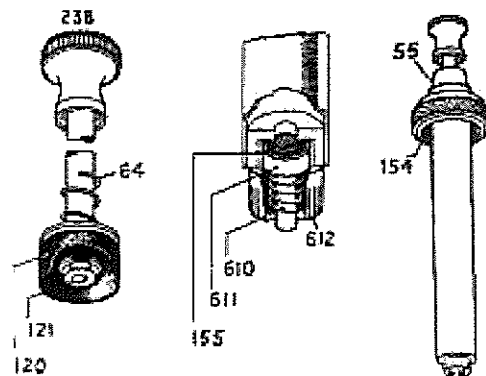

SPECIFICATION

Breadth 9 ins. x Height 11½ ins. x Width 9 ins.

Weight (without Oil) 8½ lbs.

Weight (with Oil) 9½ lbs.

Diameter of Reflector 7 ins.

Oil Capacity 1¼ pints

(Sufficient for 10 burning hours.)

EXPORT PACKING

Packing Unit	Measurement	Gross Weight	Cubic Capacity
6 packed Lamps in outer carton	Inches : 33 x 22 x 14 Centimetres : 83.82 x 55.88 x 35.56	2 qrs. 18 lbs. 33.56 kilos	6 cu. feet 0.17 cu. metres

TILLEY LAMPS AND RADIATORS

MODEL AL21 INSPECTION LAMP SPARE PARTS

VAPOURISER 606

Cleaning Wire... ..	607
Washer... ..	153

Vapouriser 606 (5½" long, approx.)

Cleaning Wire 607 (5½" long, approx.)

PUMP 239

Clamp Washer	154
Pump Valve c/w Washer and Spring	611
Valve Washer (only)	155
Valve Guide (only)	612
Valve Spring (only)	610
Pump Plunger complete (only) ...	238
Plunger Guide (only)	55
Plunger Spring (only)	64
Leather (only)	120
Hexagon Nut (only)	121
Brass Washer for above	122